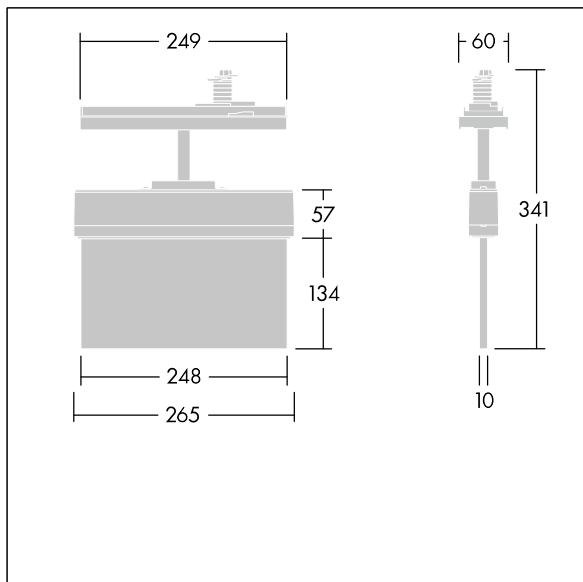

TLG_VYST_M_115_CONTUS.wmf

Los valores marcados con un * son valores de referencia. Los valores son aplicables para una temperatura ambiente de 25 °C, a no ser que se indique de otro modo.

Los productos de Thorn Lighting están sujetos a un continuo desarrollo. Nos reservamos el derecho de planificar en nuestros productos sin publicaciones técnicas ni otras modificaciones formales.

© Thorn Lighting