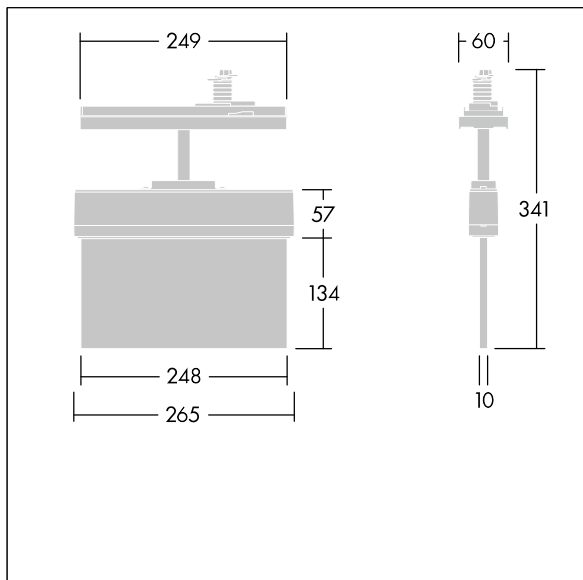

TLG_VYST_M_115_CONTUS.wmf

Los valores marcados con un * son valores de referencia. Los valores son aplicables para una temperatura ambiente de 25 °C, a no ser que se indique de otro modo.

Los productos de Thorn Lighting están sujetos a un continuo desarrollo. Nos reservamos el derecho de planificar en nuestros productos sin publicaciones técnicas ni otras modificaciones formales.

© Thorn Lighting