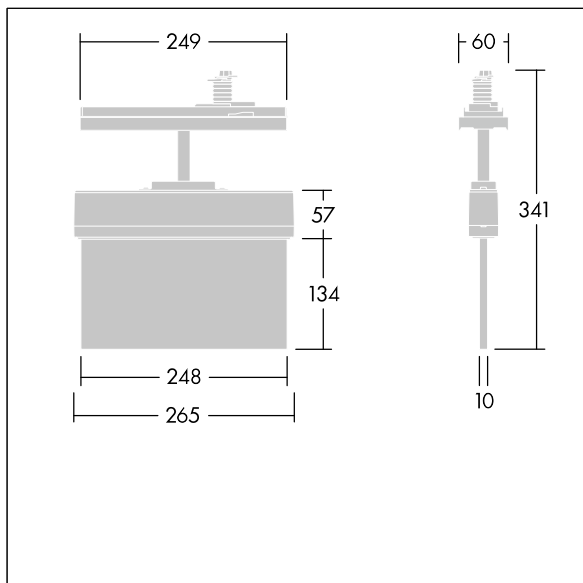

Voyager Style

THORN

96636577 VOYAGER STYLE 115 P CON ECP WH

T_a -5 +30	IP20	IK03	CE	T_a 0 +35
-----------------	------	------	----	----------------

Voyager Style

Ultra slim LED escape sign luminaire; Luminaire for central emergency light supply, for single monitoring of the luminaire via Powerline in connection with the eBox System, settable emergency light level; Non-maintained and maintained mode settable via the central battery system; housing made of polycarbonate ; luminaire easy to install; supplied with a set of ISO 7010 mountable direction signs (left, right, up, down and blank) for viewing from a maximum distance of 23 m; mounting of signs with discrete mounting pins; zero maintenance thanks to LED technology; service life of 50,000 h at constant luminous flux; uniform backlighting of pictogram; luminance > 500 cd/m² in the white region; Power supply: 220/240 V AC; Luminaire input power: 2.7 W; degree of protection: IP20, class of protection: Class II electrical; Impact strength: Impact strength: IK03; Dimensions: 266 x 37 x 295 mm; weight: 0.81 kg

TLG_VYST_F_115_UP_CONTUS.jpg

TLG_VYST_M_115_CONTUS.wmf

Los valores marcados con un * son valores de referencia. Los valores son aplicables para una temperatura ambiente de 25 °C, a no ser que se indique de otro modo.