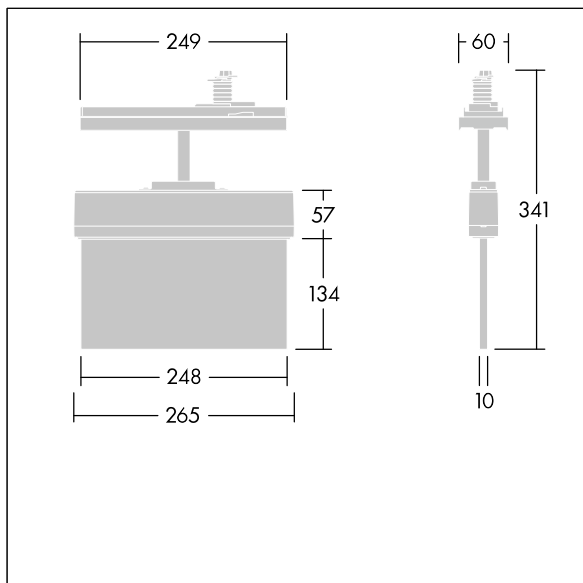

TLG_VYST_M_115_CONTUS.wmf

Los valores marcados con un * son valores de referencia. Los valores son aplicables para una temperatura ambiente de 25 °C, a no ser que se indique de otro modo.

Los productos de Thorn Lighting están sujetos a un continuo desarrollo. Nos reservamos el derecho de planificar en nuestros productos sin publicaciones técnicas ni otras modificaciones formales.

© Thorn Lighting