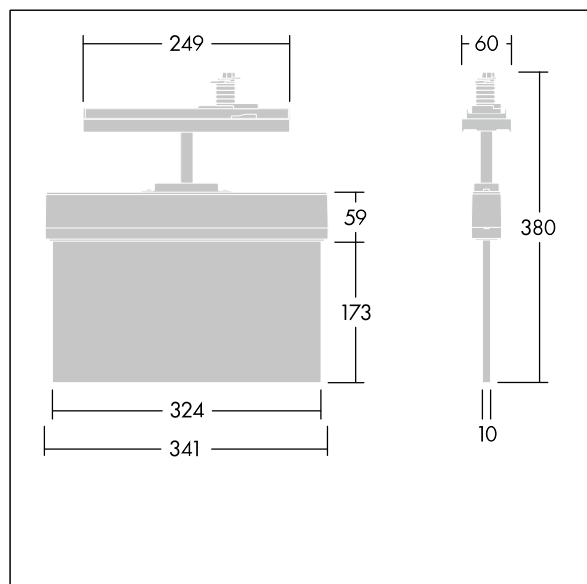

TLG_VYST_M_150_CONTUS.wmf

Los valores marcados con un * son valores de referencia. Los valores son aplicables para una temperatura ambiente de 25 °C, a no ser que se indique de otro modo.

Los productos de Thorn Lighting están sujetos a un continuo desarrollo. Nos reservamos el derecho de planificar en nuestros productos sin publicaciones técnicas ni otras modificaciones formales.

© Thorn Lighting