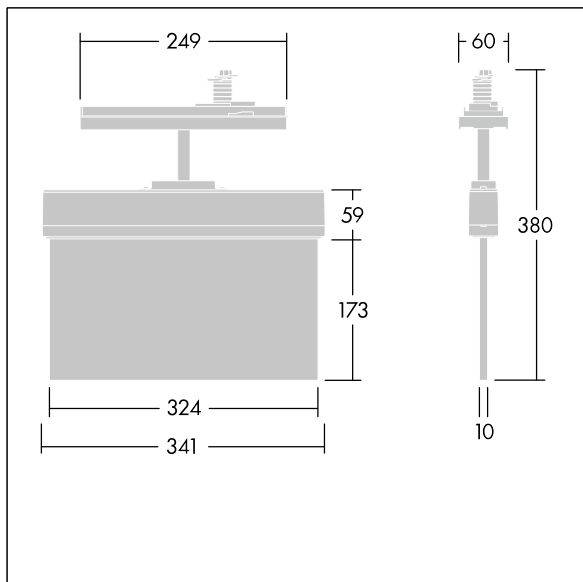

TLG_VYST_M_150_CONTUS.wmf

Los valores marcados con un * son valores de referencia. Los valores son aplicables para una temperatura ambiente de 25 °C, a no ser que se indique de otro modo.

Los productos de Thorn Lighting están sujetos a un continuo desarrollo. Nos reservamos el derecho de planificar en nuestros productos sin publicaciones técnicas ni otras modificaciones formales.

© Thorn Lighting