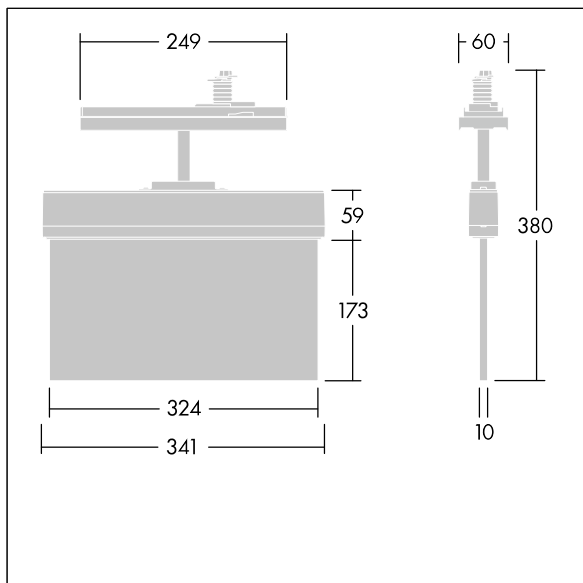

Voyager Style

THORN

96636583 VOYAGER STYLE 150 P CON ECD WH

IP20 IK03  T_a-10
+40

Voyager Style

Ultra slim LED escape sign luminaire; Luminaire for central emergency light supply, for single luminaire monitoring via DALI (DALI-2 certified), settable emergency light level; Non-maintained and maintained mode settable via the central battery system; housing made of polycarbonate ; luminaire easy to install; supplied with a set of ISO 7010 mountable direction signs (left, right, up, down and blank) for viewing from a maximum distance of 30 m; mounting of signs with discrete mounting pins; zero maintenance thanks to LED technology; service life of 50,000 h at constant luminous flux; uniform backlighting of pictogram; luminance > 500 cd/m² in the white region; Power supply: 220/240 V AC; Luminaire input power: 3.3 W; degree of protection: IP20, class of protection: Class II electrical; Impact strength: Impact strength: IK03; Dimensions: 341 x 37 x 334 mm; weight: 1.14 kg

TLG_VYST_F_150_UP_CONTUS.jpg

TLG_VYST_M_150_CONTUS.wmf

Los valores marcados con un * son valores de referencia. Los valores son aplicables para una temperatura ambiente de 25 °C, a no ser que se indique de otro modo.