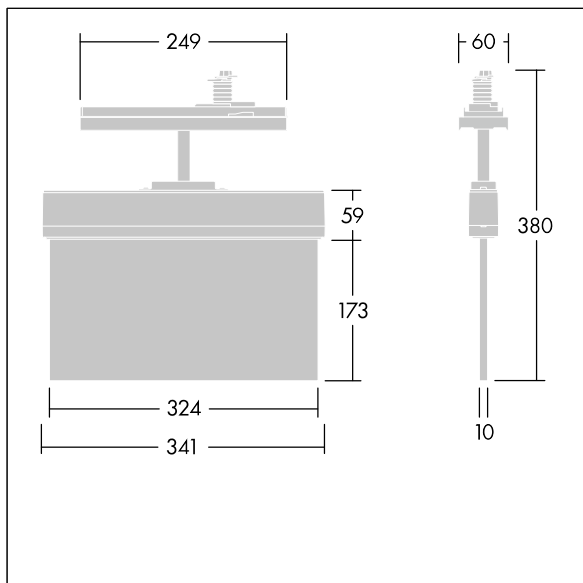

Voyager Style

THORN

96636584 VOYAGER STYLE 150 P CON ECP WH

IP20 IK03  T_a-10
+40

Voyager Style

Ultra slim LED escape sign luminaire; Luminaire for central emergency light supply, for single monitoring of the luminaire via Powerline in connection with the eBox System, settable emergency light level; Non-maintained and maintained mode settable via the central battery system; housing made of polycarbonate ; luminaire easy to install; supplied with a set of ISO 7010 mountable direction signs (left, right, up, down and blank) for viewing from a maximum distance of 30 m; mounting of signs with discrete mounting pins; zero maintenance thanks to LED technology; service life of 50,000 h at constant luminous flux; uniform backlighting of pictogram; luminance > 500 cd/m² in the white region; Power supply: 220/240 V AC; Luminaire input power: 3.3 W; degree of protection: IP20, class of protection: Class II electrical; Impact strength: Impact strength: IK03; Dimensions: 341 x 37 x 334 mm; weight: 1.16 kg

TLG_VYST_F_150_UP_CONTUS.jpg

TLG_VYST_M_150_CONTUS.wmf

Los valores marcados con un * son valores de referencia. Los valores son aplicables para una temperatura ambiente de 25 °C, a no ser que se indique de otro modo.