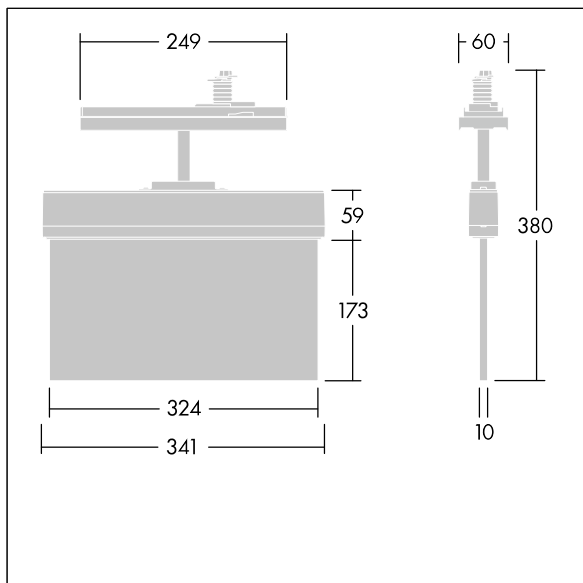

Voyager Style

THORN

96636586 VOYAGER STYLE 150 CON ECC WH

IP20 IK03  T_a-10
+40

Voyager Style

Ultra slim LED escape sign luminaire; Luminaire for central emergency light supply, with circuit monitoring, without single monitoring of the luminaire; ; housing made of polycarbonate ; luminaire easy to install; supplied with a set of ISO 7010 mountable direction signs (left, right, up, down and blank) for viewing from a maximum distance of 30 m; mounting of signs with discrete mounting pins; zero maintenance thanks to LED technology; service life of 50,000 h at constant luminous flux; uniform backlighting of pictogram; luminance > 500 cd/m² in the white region; Power supply: 220/240 V AC; Luminaire input power: 6.3 W; degree of protection: IP20, class of protection: Class II electrical; Impact strength: Impact strength: IK03; Dimensions: 341 x 37 x 334 mm; weight: 1.12 kg

TLG_VYST_F_150_UP_CONTUS.jpg

TLG_VYST_M_150_CONTUS.wmf

Los valores marcados con un * son valores de referencia. Los valores son aplicables para una temperatura ambiente de 25 °C, a no ser que se indique de otro modo.