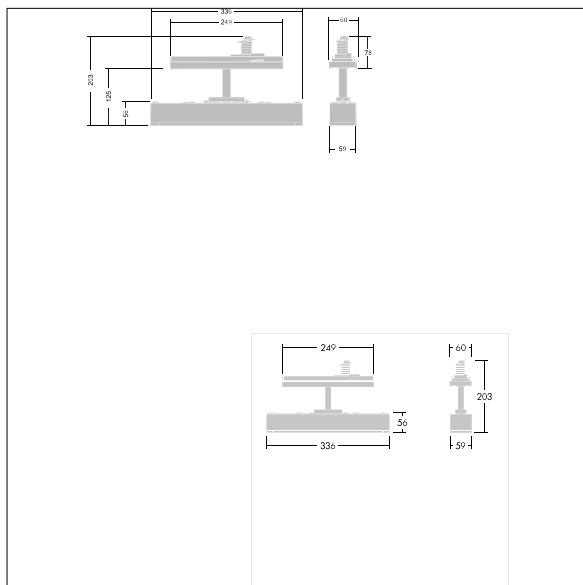

TLG_VOYO_M_CONTUS.wmf

Los valores marcados con un * son valores de referencia. Thorn utiliza componentes de fiabilidad y que han pasado los tests de calidad. Sin embargo, la tasa de fallos de la electrónica puede dar lugar a algún fallo aislado de algún LED durante la vida útil del producto. Las normativas internacionales fijan la tolerancia del flujo inicial y carga asociada en $\pm 10\%$. Los valores son aplicables para una temperatura ambiente de 25 °C, a no ser que se indique de otro modo.

Los productos de Thorn Lighting están sujetos a un continuo desarrollo. Nos reservamos el derecho de planificar en nuestros productos sin publicaciones técnicas ni otras modificaciones formales.

© Thorn Lighting