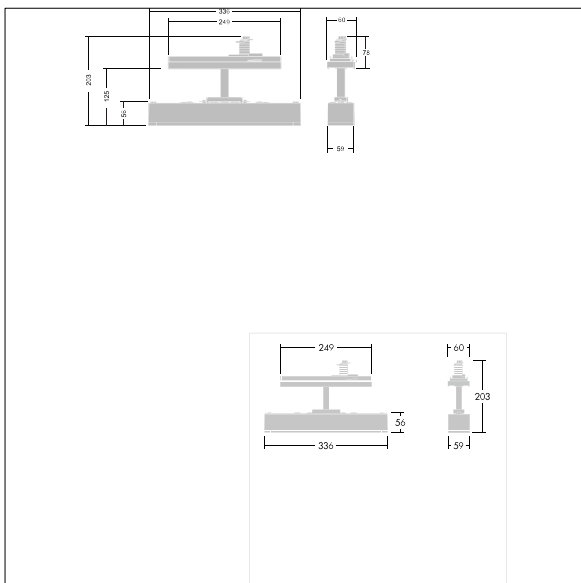

TLG_VOYO_M_CONTUS.wmf

Los valores marcados con un * son valores de referencia. Thorn utiliza componentes de fiabilidad y que han pasado los tests de calidad. Sin embargo, la tasa de fallos de la electrónica puede dar lugar a algún fallo aislado de algún LED durante la vida útil del producto. Las normativas internacionales fijan la tolerancia del flujo inicial y carga asociada en $\pm 10\%$. Los valores son aplicables para una temperatura ambiente de 25 °C, a no ser que se indique de otro modo.

Los productos de Thorn Lighting están sujetos a un continuo desarrollo. Nos reservamos el derecho de planificar en nuestros productos sin publicaciones técnicas ni otras modificaciones formales.

© Thorn Lighting