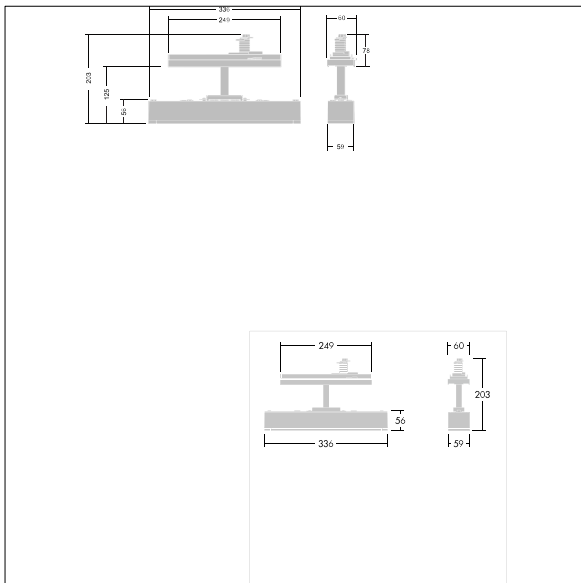

TLG_VOYO_M_CONTUS.wmf

Los valores marcados con un * son valores de referencia. Thorn utiliza componentes de fiabilidad y que han pasado los tests de calidad. Sin embargo, la tasa de fallos de la electrónica puede dar lugar a algún fallo aislado de algún LED durante la vida útil del producto. Las normativas internacionales fijan la tolerancia del flujo inicial y carga asociada en $\pm 10\%$. Los valores son aplicables para una temperatura ambiente de 25 °C, a no ser que se indique de otro modo.

Los productos de Thorn Lighting están sujetos a un continuo desarrollo. Nos reservamos el derecho de planificar en nuestros productos sin publicaciones técnicas ni otras modificaciones formales.

© Thorn Lighting