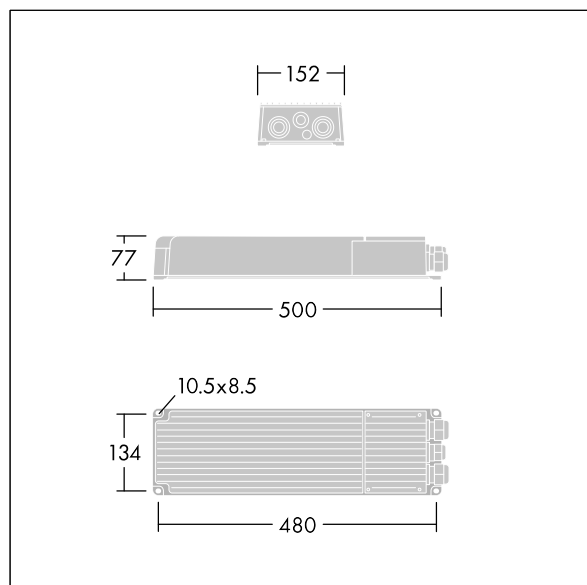

## Altis Gen5

Class I, DALI 2 programmable gearbox, with 3 independent output channels and IP66 enclosure, for TV broadcasting applications. Suitable for dedicated 432 / 456 / 480 / 504 LED Altis floodlight, to be installed remotely up to 200m from the floodlight. Nominal input voltage: 200-440, output current 1400mA with DALI 2 configurable single-channel, IEEE 1789 flicker recommended practice compliant suitable for super slow motion camera filming, surge level 10kV for both common mode and differential.

Connection from mains via terminal blocks. Mains supply must be fused according to local safety regulations.

Weight: 5.8 kg.

TLG\_ALG5\_F\_GB\_LE\_2100W.jpg

TLG\_ALG5\_M\_GB\_LE\_2100W.wmf

Los valores marcados con un \* son valores de referencia. Los valores son aplicables para una temperatura ambiente de 25 °C, a no ser que se indique de otro modo.