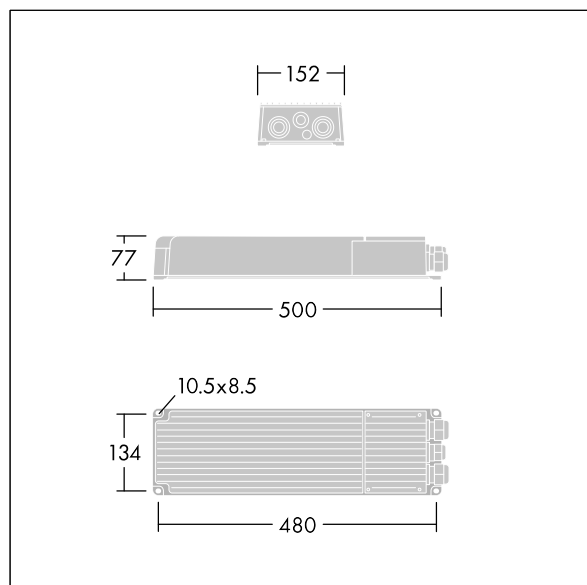

Altis Gen5

THORN

96684148 ALG5 GB LE 2100W 1.05A 550V 3CH DA

IP66	IK08				T _a 45	
------	------	---	---	---	-------------------	--

Altis Gen5

Class I, DALI 2 programmable gearbox, with 3 independent output channels and IP66 enclosure, for TV broadcasting applications. Suitable for dedicated 432 / 456 / 480 / 504 LED Altis floodlight, to be installed remotely up to 200m from the floodlight. Nominal input voltage: 200-440, output current 1050mA with DALI 2 configurable single-channel, IEEE 1789 flicker recommended practice compliant suitable for super slow motion camera filming, surge level 10kV for both common mode and differential.

Connection from mains via terminal blocks. Mains supply must be fused according to local safety regulations.

Weight: 5.8 kg.

TLG_ALG5_F_GB_LE_2100W.jpg

TLG_ALG5_M_GB_LE_2100W.wmf

Los valores marcados con un * son valores de referencia. Los valores son aplicables para una temperatura ambiente de 25 °C, a no ser que se indique de otro modo.