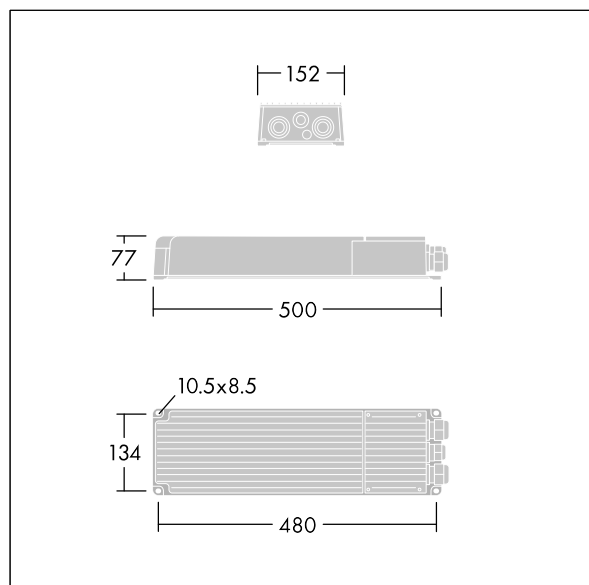

Altis Gen5

THORN

96684149 ALG5 GB LE 2100W 0.85A 550V 3CH DA

Altis Gen5

Class I, DALI 2 programmable gearbox, with 3 independent output channels and IP66 enclosure, for TV broadcasting applications. Suitable for dedicated 432 / 456 / 480 / 504 LED Altis floodlight, to be installed remotely up to 200m from the floodlight. Nominal input voltage: 200-440, output current 850mA with DALI 2 configurable single-channel, IEEE 1789 flicker recommended practice compliant suitable for super slow motion camera filming, surge level 10kV for both common mode and differential.

Connection from mains via terminal blocks. Mains supply must be fused according to local safety regulations.

Weight: 5.8 kg.

TLG_ALG5_F_GB_LE_2100W.jpg

TLG_ALG5_M_GB_LE_2100W.wmf

Los valores marcados con un * son valores de referencia. Los valores son aplicables para una temperatura ambiente de 25 °C, a no ser que se indique de otro modo.