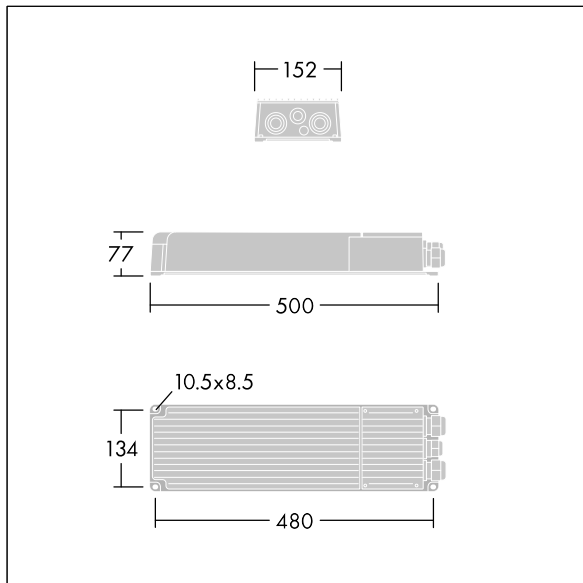

Altis Gen5

96688776 ALG5 GB LE 2100W 1.25A 550V 3CH DA

THORN

IP66 IK08    Ta45

Altis Gen5

Class I, DALI 2 programmable gearbox, with 3 independent output channels and IP66 enclosure, for TV broadcasting applications. Suitable for dedicated 432 / 456 / 480 / 504 LED Altis floodlight, to be installed remotely up to 200m from the floodlight. Nominal input voltage: 200-440, output current 1250mA with DALI 2 configurable single-channel, IEEE 1789 flicker recommended practice compliant suitable for super slow motion camera filming, surge level 10kV for both common mode and differential.

Connection from mains via terminal blocks. Mains supply must be fused according to local safety regulations.

Weight: 5.6 kg.

TLG_ALG5_F_GB_LE_2100W.jpg

TLG_ALG5_M_GB_LE_2100W.wmf

Los valores marcados con un * son valores de referencia. Los valores son aplicables para una temperatura ambiente de 25 °C, a no ser que se indique de otro modo.